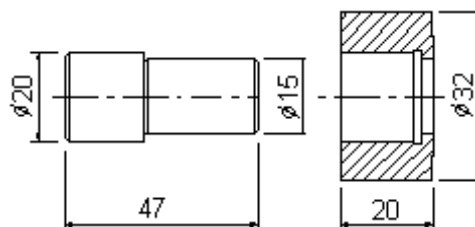

S4/031P
perno / pin

S4/031R
rullo / roller