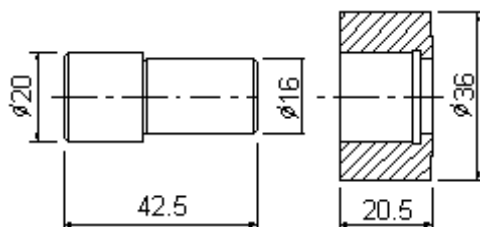

S4/030P
perno / pin

S4/030R
rullo / roller